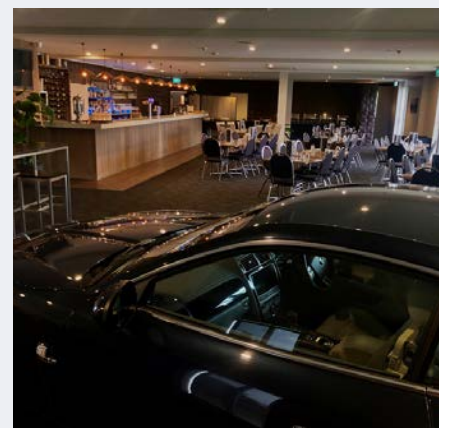

Both rates include:

- Large screen & projector
- State of the art sound system
- Microphones
- Whiteboard
- Lectern
- Pads & pens
- Complimentary tea/coffee station

Excluded from this offering are table linens, such as those used for banquet, boardroom, or classroom setups. We maintain a strong partnership with our supplier, allowing us to extend these special discounted rates to you.