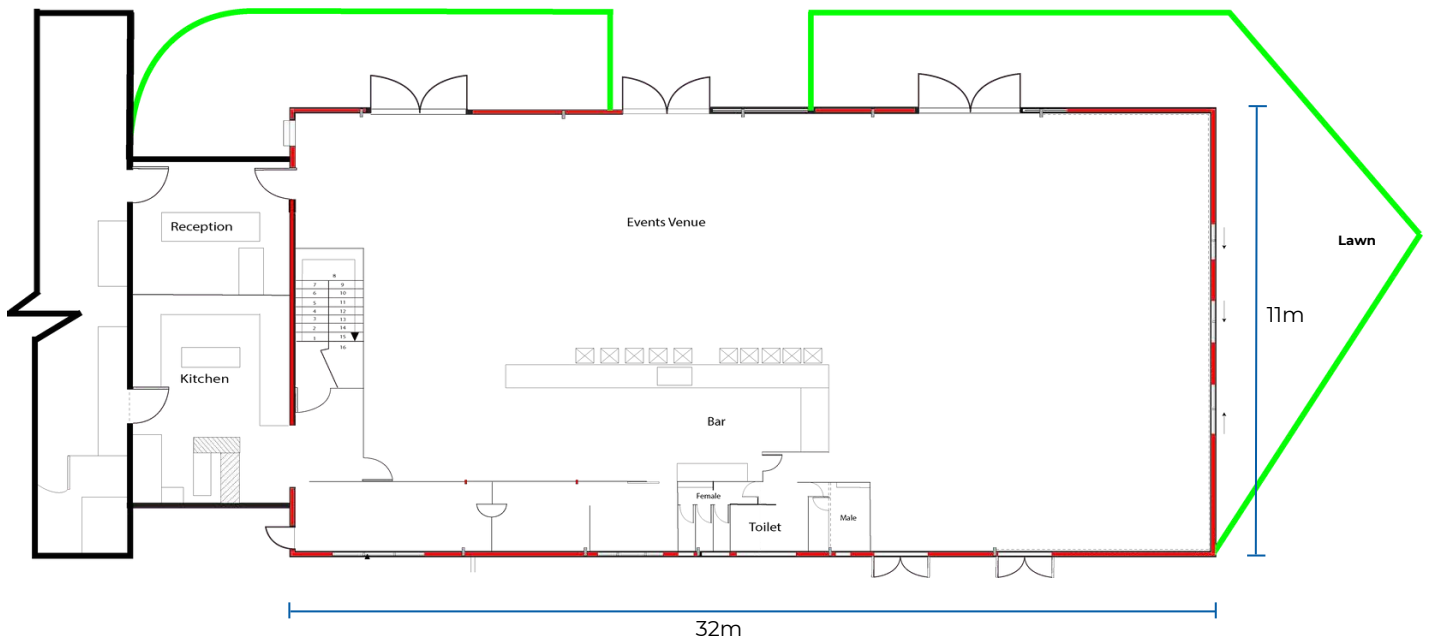

Moorings Events Venue

This is a versatile venue with a variety of setup options. Situated on a unique waterfront location, the room showcases moveable walls to create a highly customisable space.

CAPACITY	THEATRE	U SHAPE	BANQUET	COCKTAIL	BOARDROOM	CABARET
Moorings Events Venue	110	50	140	200	40	80